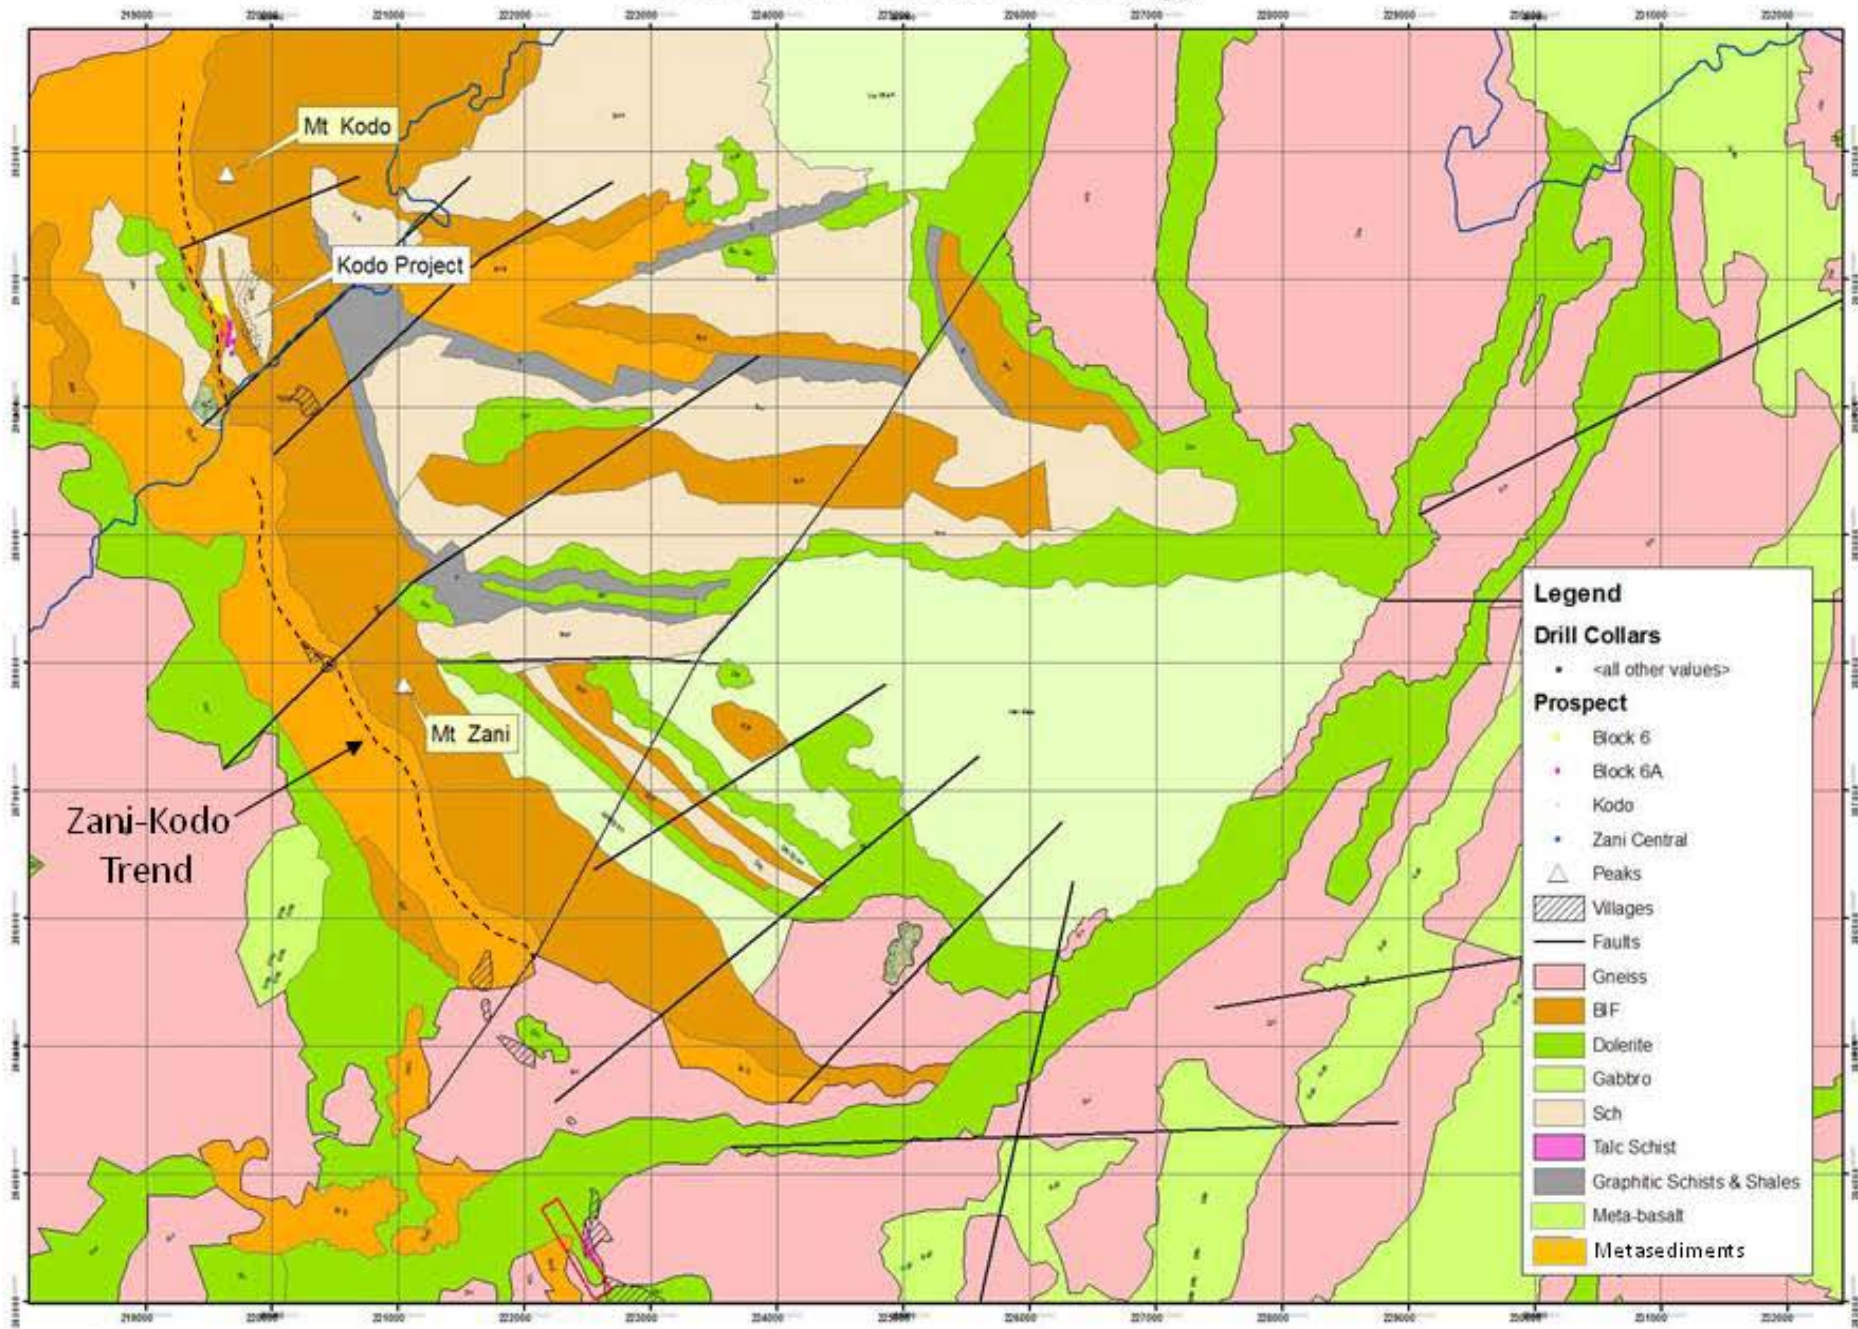

# Zani-Kodo District: Geology

**Legend**

**Drill Collars**

- <all other values>

**Prospect**

- Block 6
- Block 6A
- Kodo
- Zani Central
- △ Peaks
- ▨ Villages
- Faults
- Gneiss
- BIF
- Dolerite
- Gabbro
- Sch
- Talc Schist
- Graphitic Schists & Shales
- Meta-basalt
- Metasediments

UTM Zone 36N  
Datum WGS 84